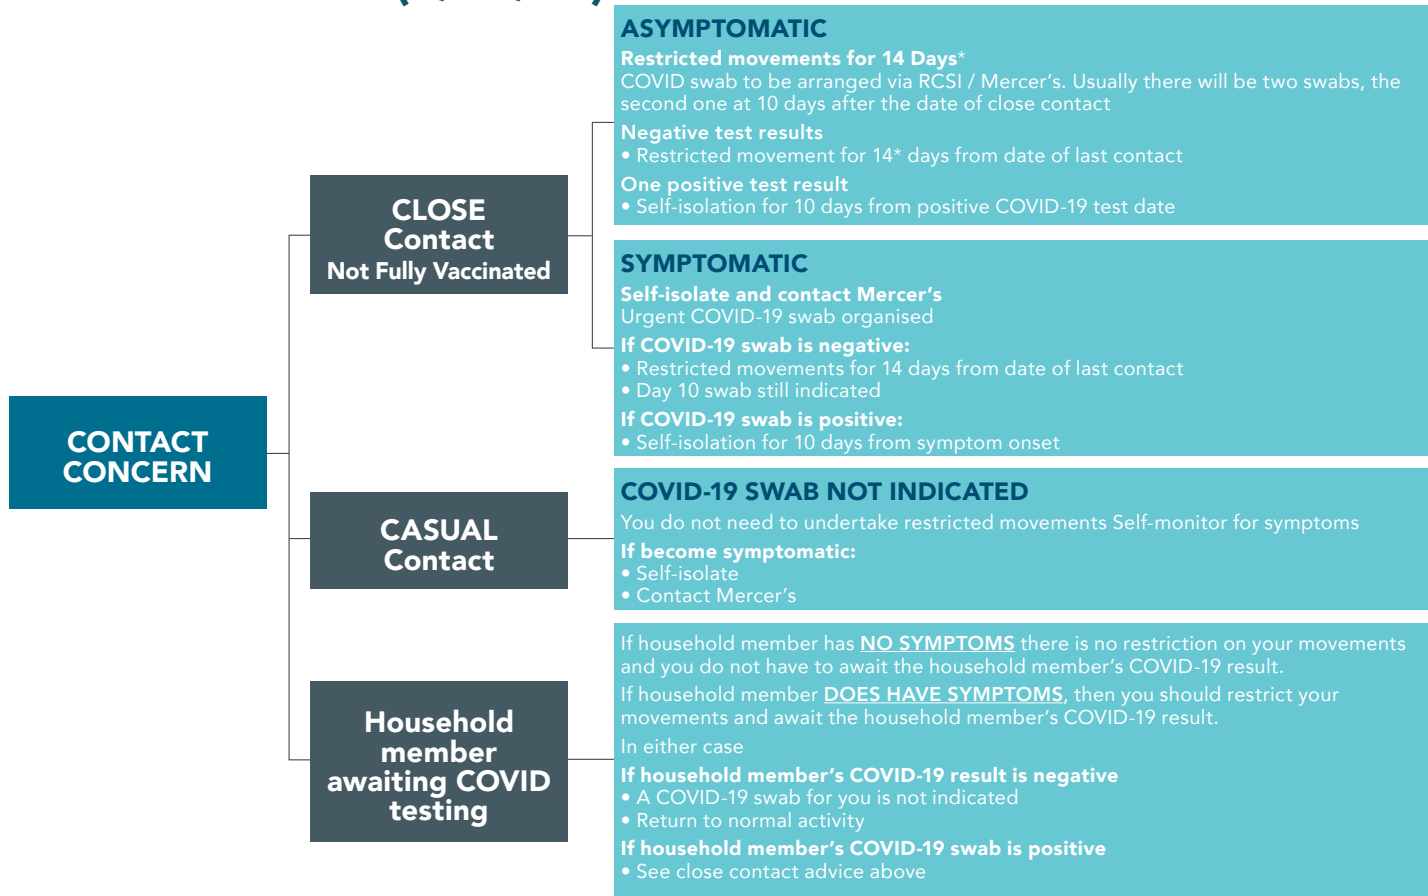

# RCSI STUDENTS (5/08/21)

\*14 day restriction is RCSI policy